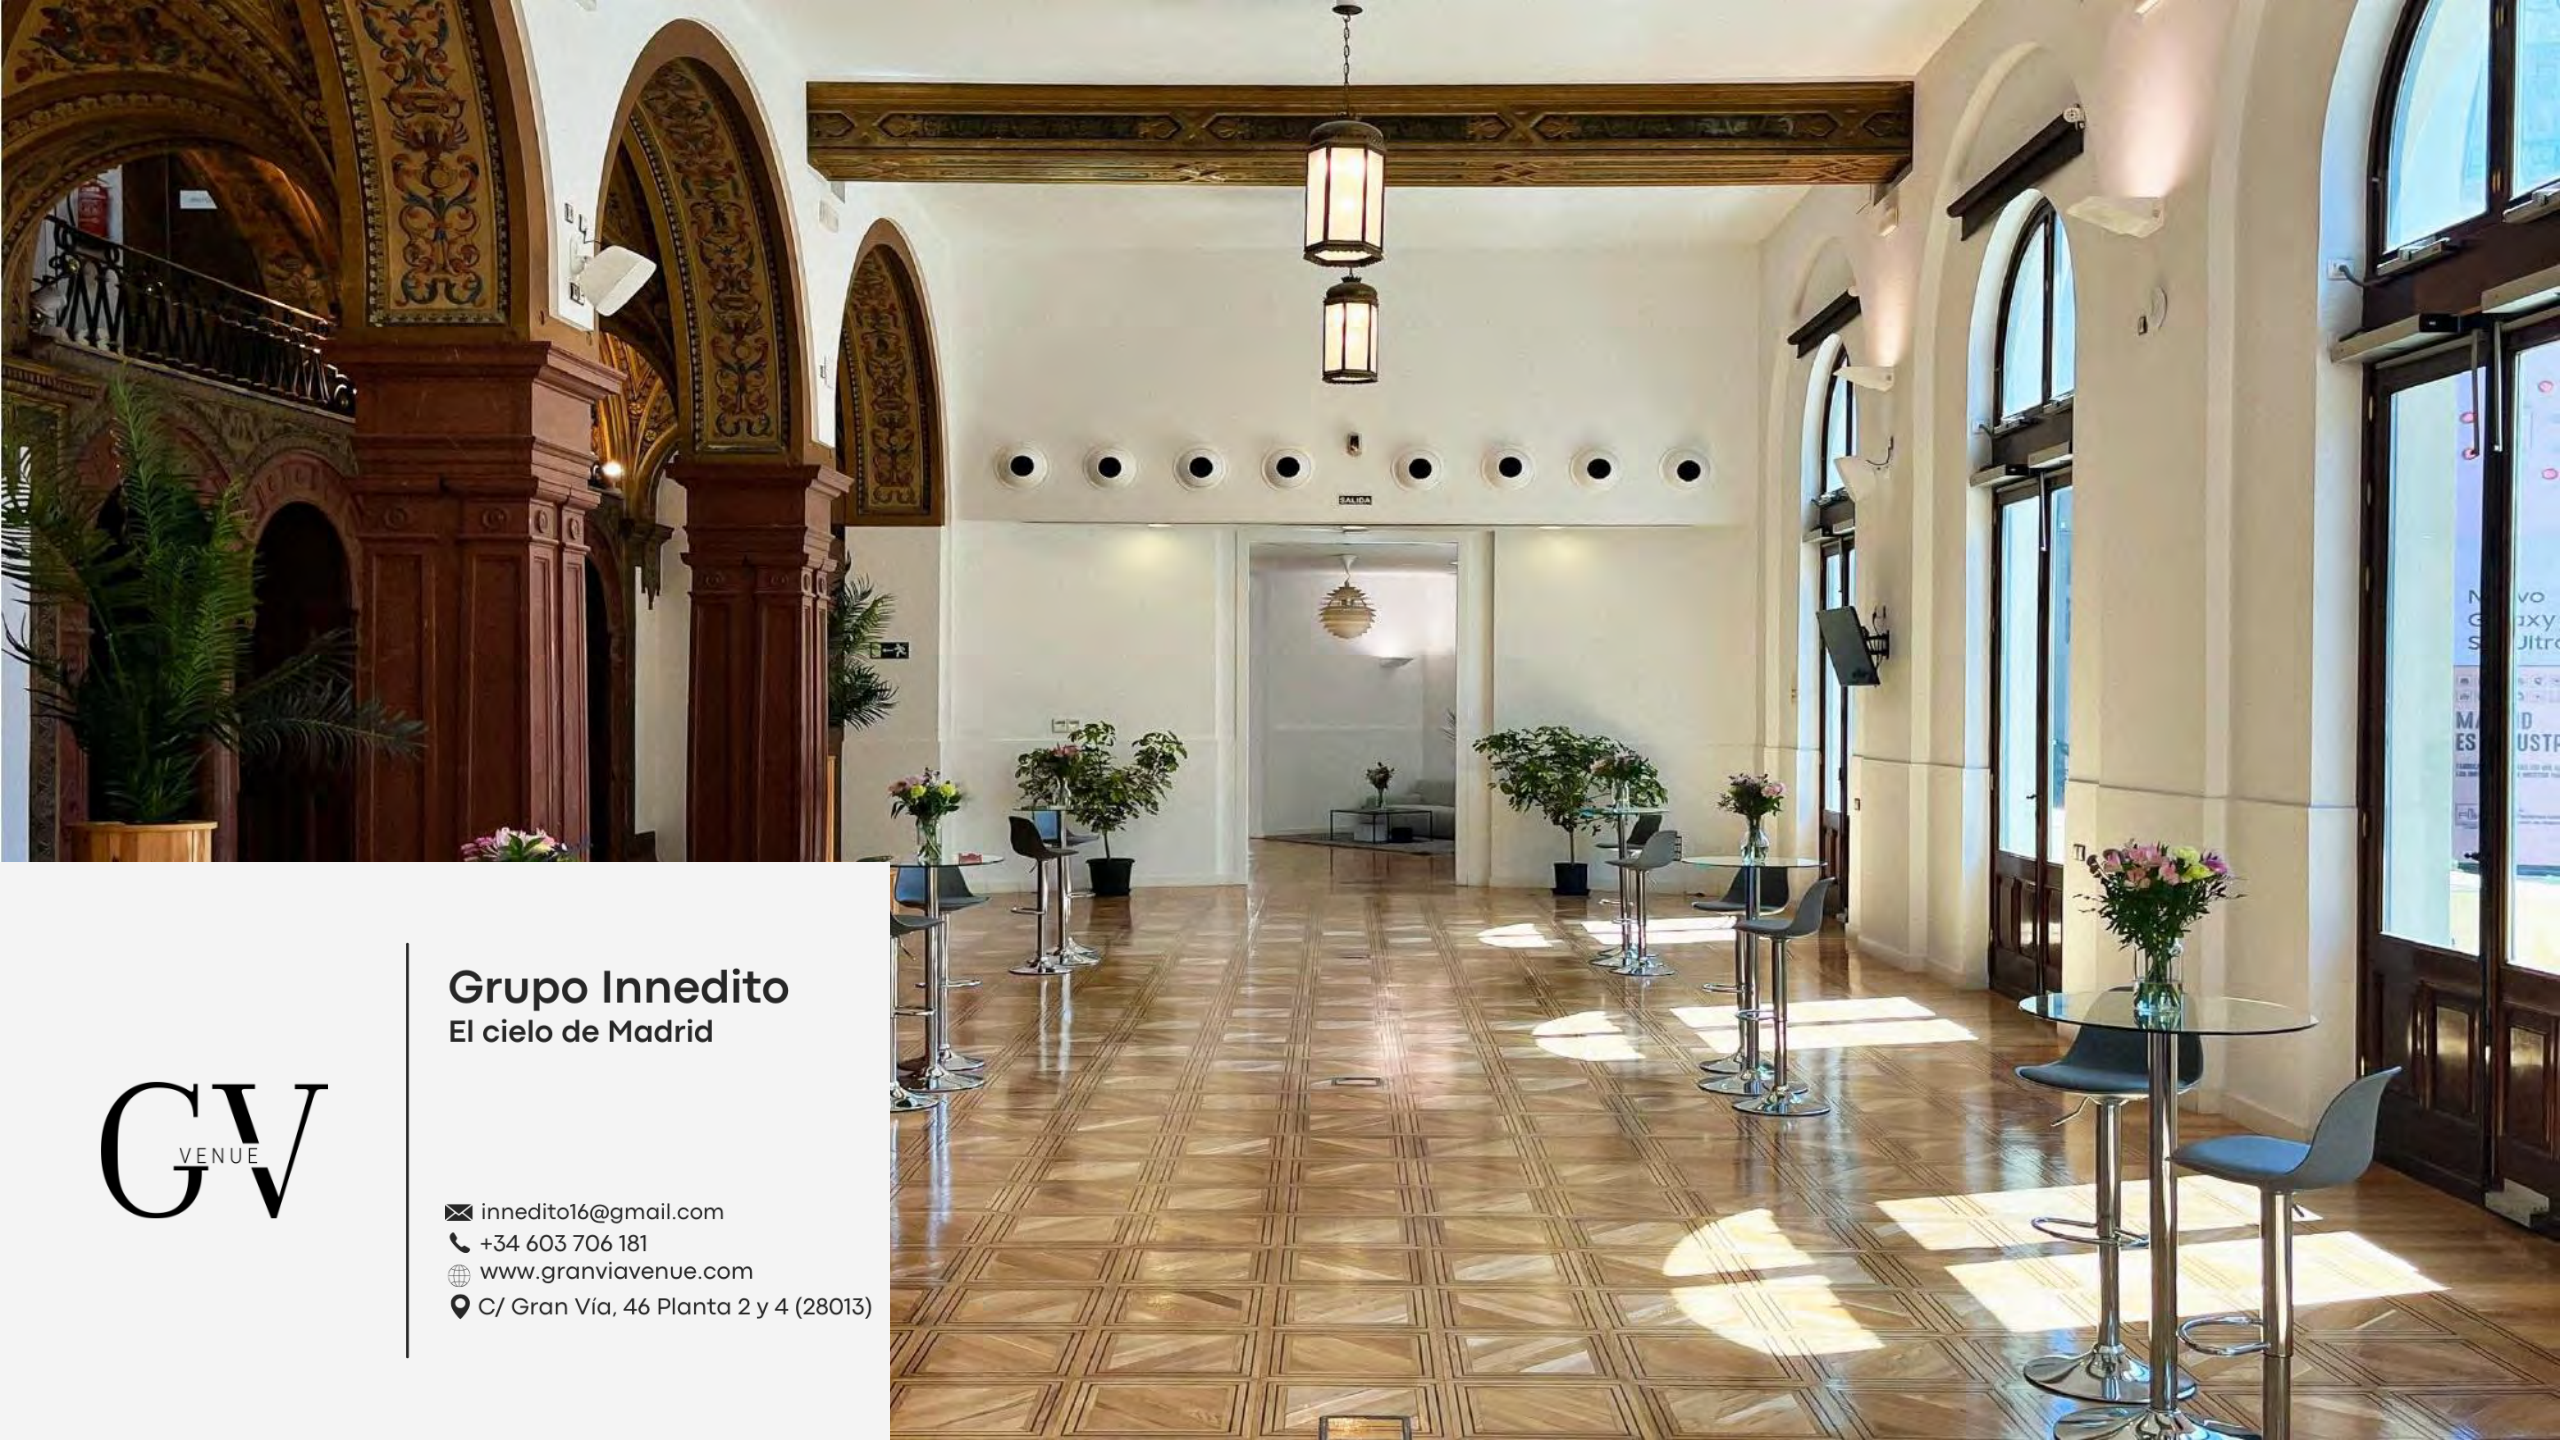

GV
VENUE

Grupo Inedito
El cielo de Madrid

✉ inedito16@gmail.com

☎ +34 603 706 181

🌐 www.granviavenue.com

📍 C/ Gran Vía, 46 Planta 2 y 4 (28013)