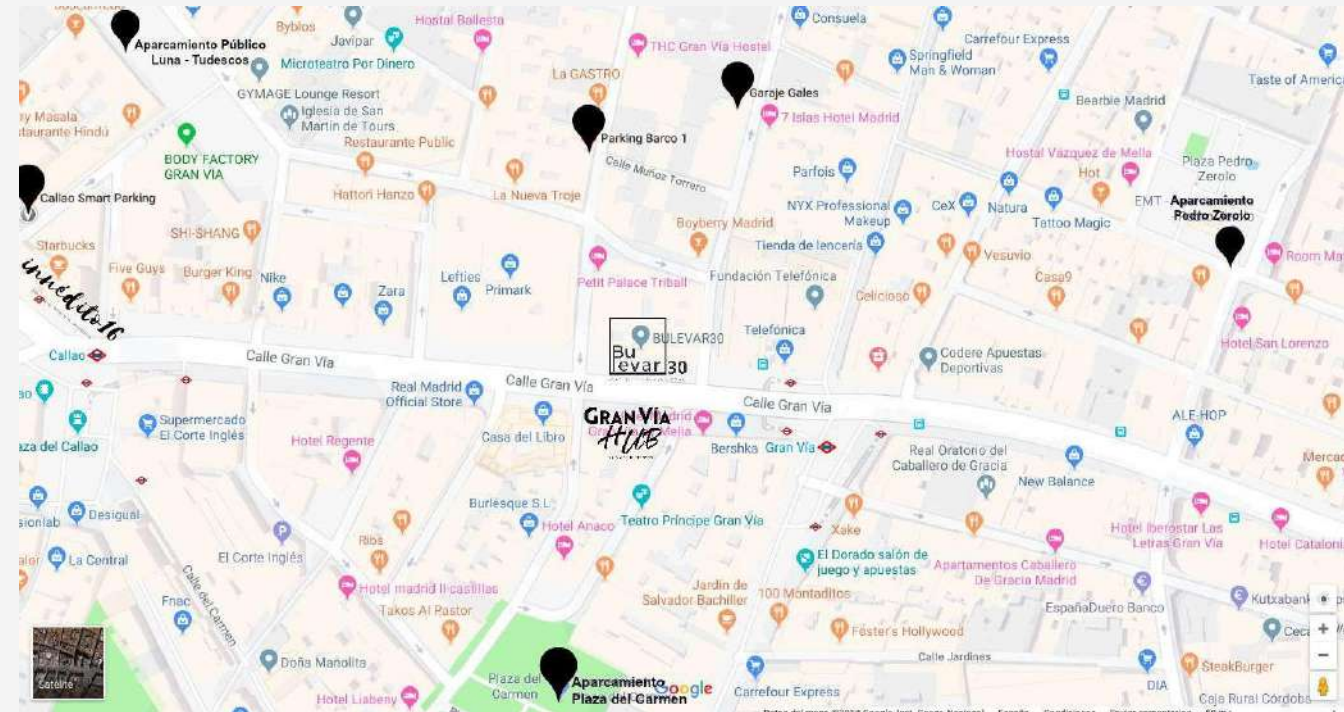

ALSEPARK PARKING

Schedule:

24/7

Address:

Alcalá Street, 27

Distance to the area of the venues:

Gran Vía: 550 meters

Callao: 850 meters

8

APK2 PLAZA DEL REY PARKING

Schedule:

24/7

Address:

Plaza del Rey

Distance to the area of the venues:

Gran Vía: 600 meters

Callao: 950 meters

Alcalá Street, 21: 500 meters

Contact:

912 30 20 32

Website:

www.apk2.com

*With electric charger, not included in the reservation

MAPS