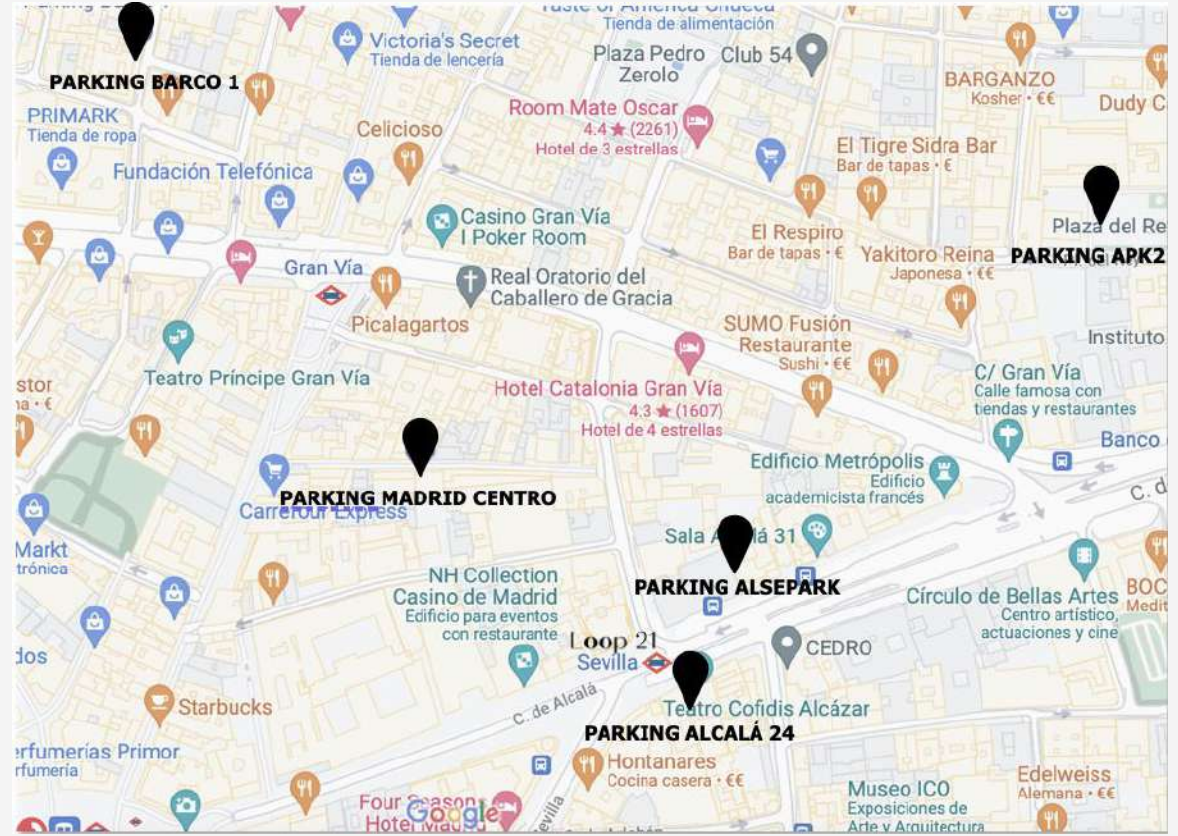

ALSEPARK PARKING

Schedule:

24/7

Address:

Alcalá Street, 27

Distance to the area of the venues:

Gran Vía: 550 meters

Callao: 850 meters

8

APK2 PLAZA DEL REY PARKING

Schedule:

24/7

Address:

Plaza del Rey

Distance to the area of the venues:

Gran Vía: 600 meters

Callao: 950 meters

Alcalá Street, 21: 500 meters

Contact:

912 30 20 32

Website:

www.apk2.com

*With electric charger, not included in the reservation

MAPS

LOADING AND UNLOADING AREAS NEAR EACH VENUE

- **GRAN VÍA VENUE:** Tudescos Street, 1.
Weekdays from 8am to 5pm (except Saturdays and Sundays).
- **BULEVAR30 Y ASTER:** Desengaño Street, in front of number 8.
Weekdays from 8:00 am to 3:00 pm (except Saturdays from 8:00 am to 8:00 pm).
- **GRAN VÍA HUB 27:** De la Salud Street, in front of number 19.
- **LOOP 21:** Virgen de los Peligros Street, 4.
- More information